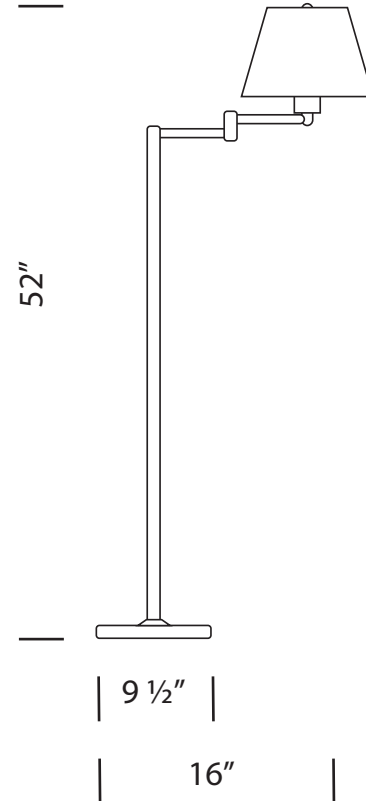

HINSON

L3982
Double swing arm floor lamp
with 3-way switch

HINSON

L3982

Double swing arm floor lamp
with 3-way switch
52" tall

Design: **George W. Hansen**

CONSTRUCTION

Solid brass.
9 1/2" diam. base.
Faux ivory knob controls a 3-way
socket in cup.
UL listed for dry locations.

FINISH OPTIONS

PB – Polished Brass
PC – Polished Chrome
WL – White Lacquer

LAMPING OPTION

One 150W max, incandescent,
3-way (50-100-150W), medium base
lamp.

120V

SHADE STYLE OPTIONS

(shade purchased seperately)

"B" "C" "D" "H" "L" "Z"
(See pages 2i & 3i for selections of all
shade styles, dimensions and fabrics)

SHADE SHOWN

L5106 BLP - shade style "B",
black lacquer paper - opaque,
7" top x 9" bottom x 7" side

RELATED ITEMS

Wall - L1148 , L1705 , L1706
Floor - L3982
Table - L4010

PARTS PURCHASED SEPERATELY

Diffuser - L6021
All lamp shades

L3982

HINSON LIGHTING

Distributed by **DONGHIA**

500 Bic Drive, gate 1 - suite 200, Milford, CT 06461
t. 1.800.DONGHIA