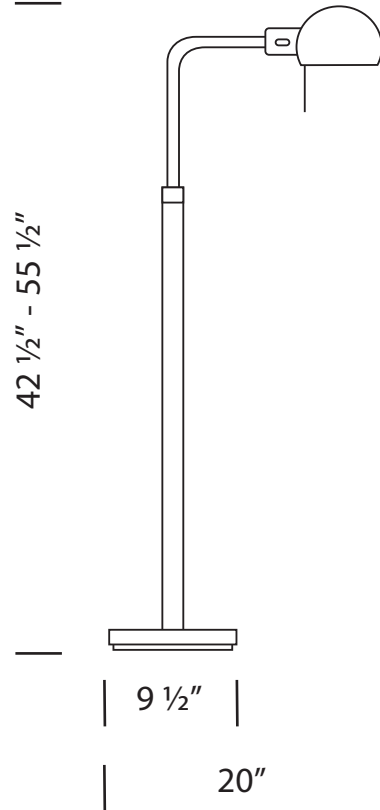

HINSON

L3948

Library - floor lamp
height adjustable

CONSTRUCTION

Solid brass.
Height adjustable from 42 1/2" to 55 1/2".
9 1/2" diam. base
Using the control arm, shade rotates
360°.
Full range dimmer on socket.
For dry locations only.

FINISH OPTIONS

PB – Polished Brass
PC – Polished Chrome

LAMPING OPTION

One 100W max, incandescent,
medium base lamp.
120V

SHADE SHOWN

6" diam. x 5 1/4" bottom x 4" tall

L3948

HINSON LIGHTING

Distributed by DONGHIA

500 Bic Drive, gate 1 - suite 200, Milford, CT 06461
t. 1.800.DONGHIA