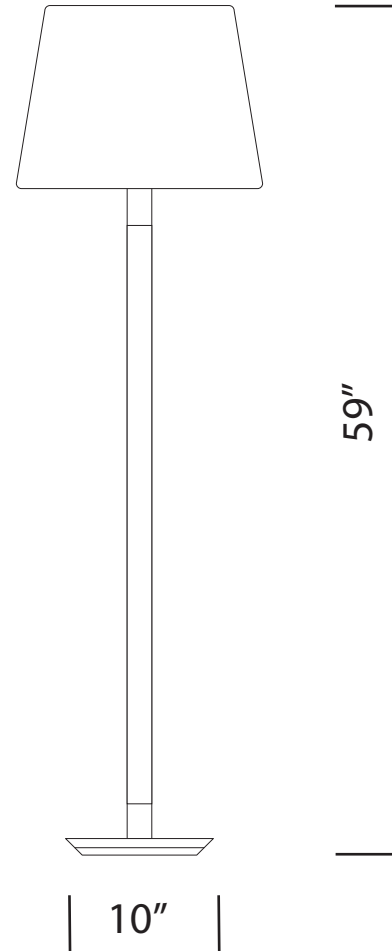

HINSON

L3225X

Crystal Rod
floor lamp - large
59" tall

Design: **George W. Hansen**

CONSTRUCTION

1 1/2" diam. lead crystal column.
Solid brass.
10" diam. base.
Two On-Off pull chain sockets.
For dry locations only.

FINISH OPTIONS

PB – Polished Brass
PC – Polished Chrome

LAMPING OPTION

Two 100W max, incandescent,
medium base lamps.
120V

SHADE STYLE OPTIONS

(shade purchased separately)

"K" "P" "S" "T"
(See pages 2i & 3i for selections of all
shade styles, dimensions and fabrics)

SHADE SHOWN

L5138 WLT - shade style "K",
white linen - translucent,
13" top x 17" bottom x 13 3/4" side

RELATED ITEMS

Floor - **L3225s**
Table - **L4225**

L3225X

| 10" |

59"

HINSON LIGHTING

Distributed by **DONGHIA**

500 Bic Drive, gate 1 - suite 200, Milford, CT 06461
t. 1.800.DONGHIA