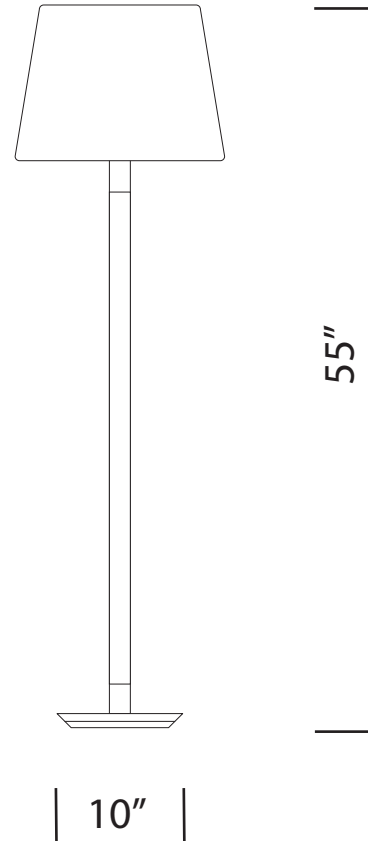

HINSON

L3225S
Crystal Rod floor lamp - small

HINSON

L3225S

Crystal Rod
floor lamp - small
55" tall

Design: **George W. Hansen**

CONSTRUCTION

1 1/2" diam. lead crystal column.
Solid brass.
10" diam. base.
Two On-Off pull chain sockets.
For dry locations only.

FINISH OPTIONS

PB – Polished Brass
PC – Polished Chrome

LAMPING OPTION

Two 100W max, incandescent,
medium base lamps. 
120V

SHADE STYLE OPTIONS

(shade purchased seperately)

"K" "P" "S" "T"
(See pages 2i & 3i for selections of all
shade styles, dimensions and fabrics)

SHADE SHOWN

L5154 WLT - shade style "P",
white linen - translucent,
5" top x 22" bottom x 13 1/2" side

RELATED ITEMS

Wall - **L3225X**
Floor - **L4225**

L3225S

HINSON LIGHTING

Distributed by **DONGHIA**

500 Bic Drive, gate 1 - suite 200, Milford, CT 06461
t. 1.800.DONGHIA